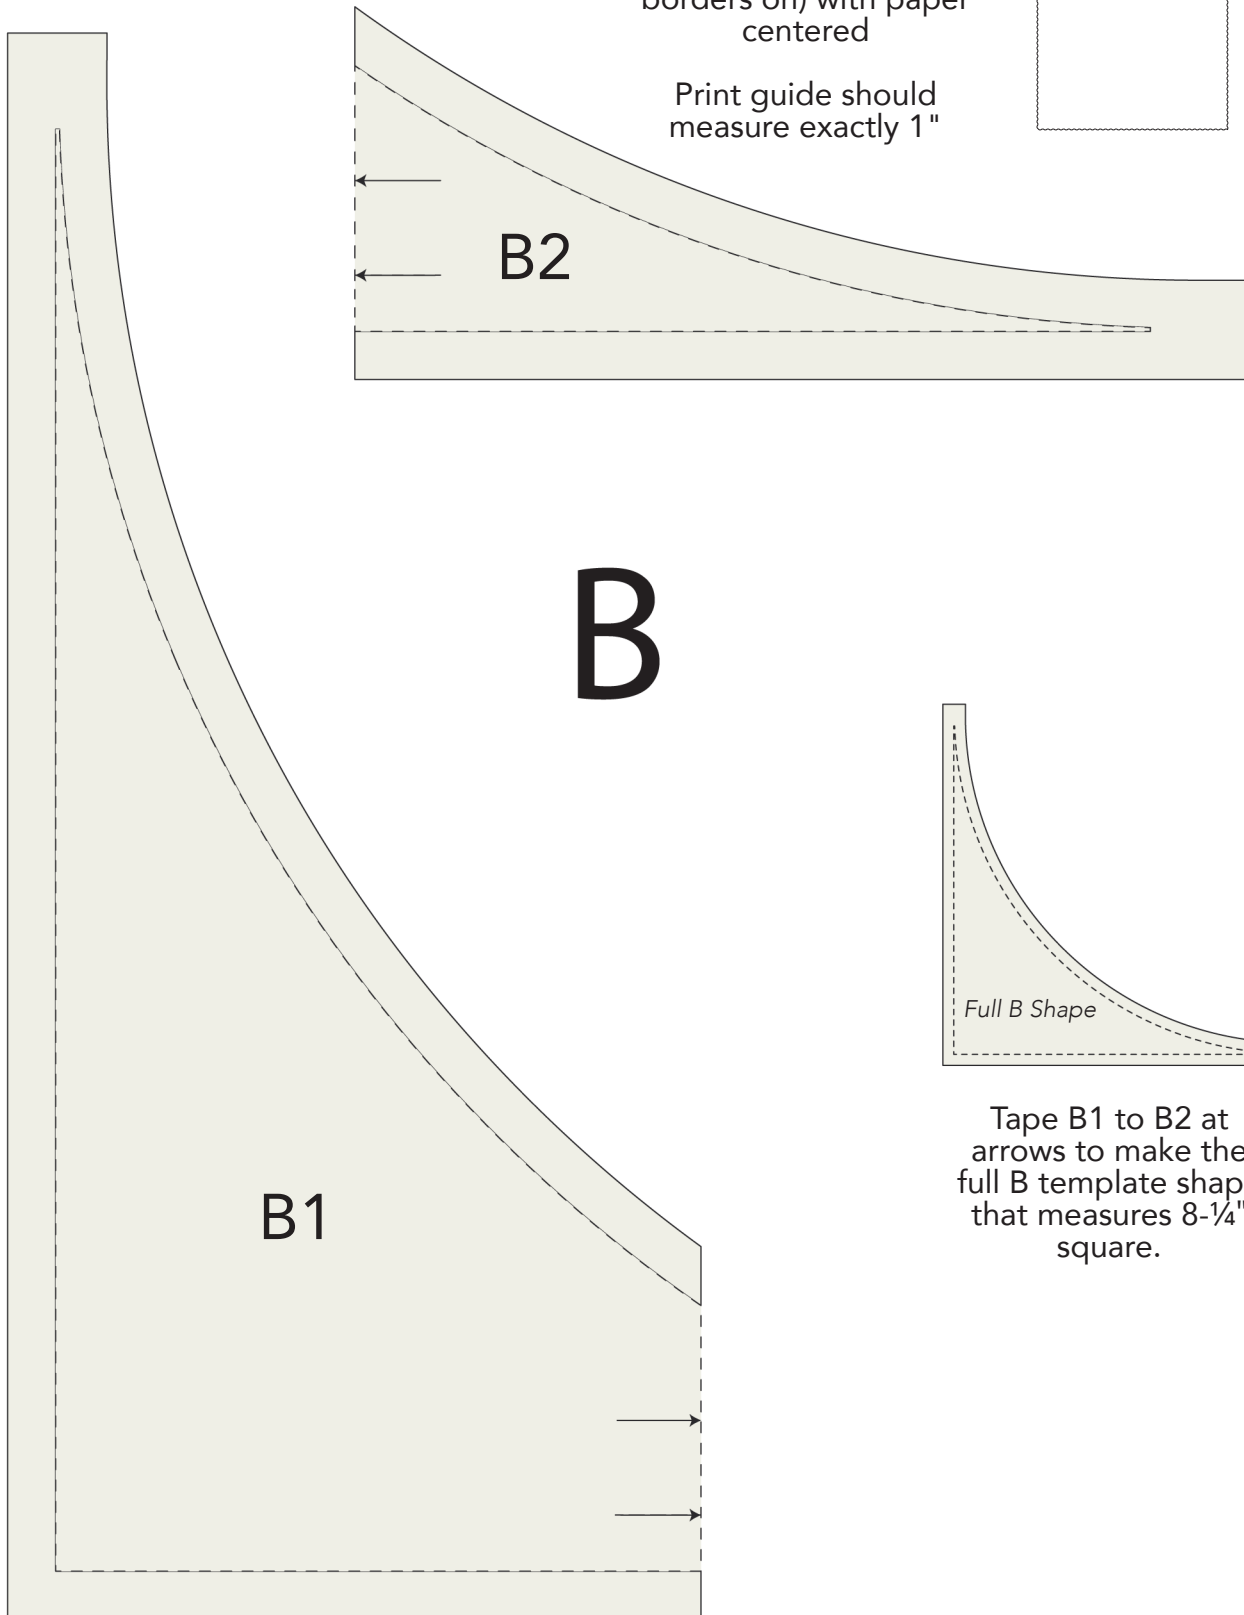

Full-Size Template
Print at 100% (no scale,
borders on) with paper
centered

Print guide should
measure exactly 1"

Tape B1 to B2 at
arrows to make the
full B template shape
that measures 8-1/4"
square.