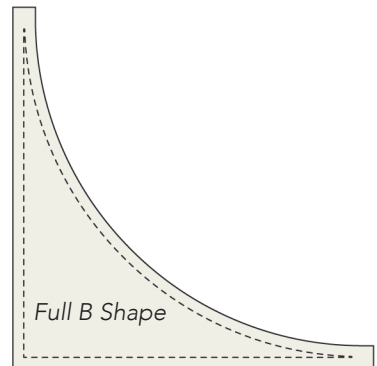

Full-Size Template
Print at 100% (no scale,
borders on) with paper
centered

Print guide should
measure exactly 1"

Tape B1 to B2 at
arrows to make the
full B template shape
that measures 8-1/4"
square.