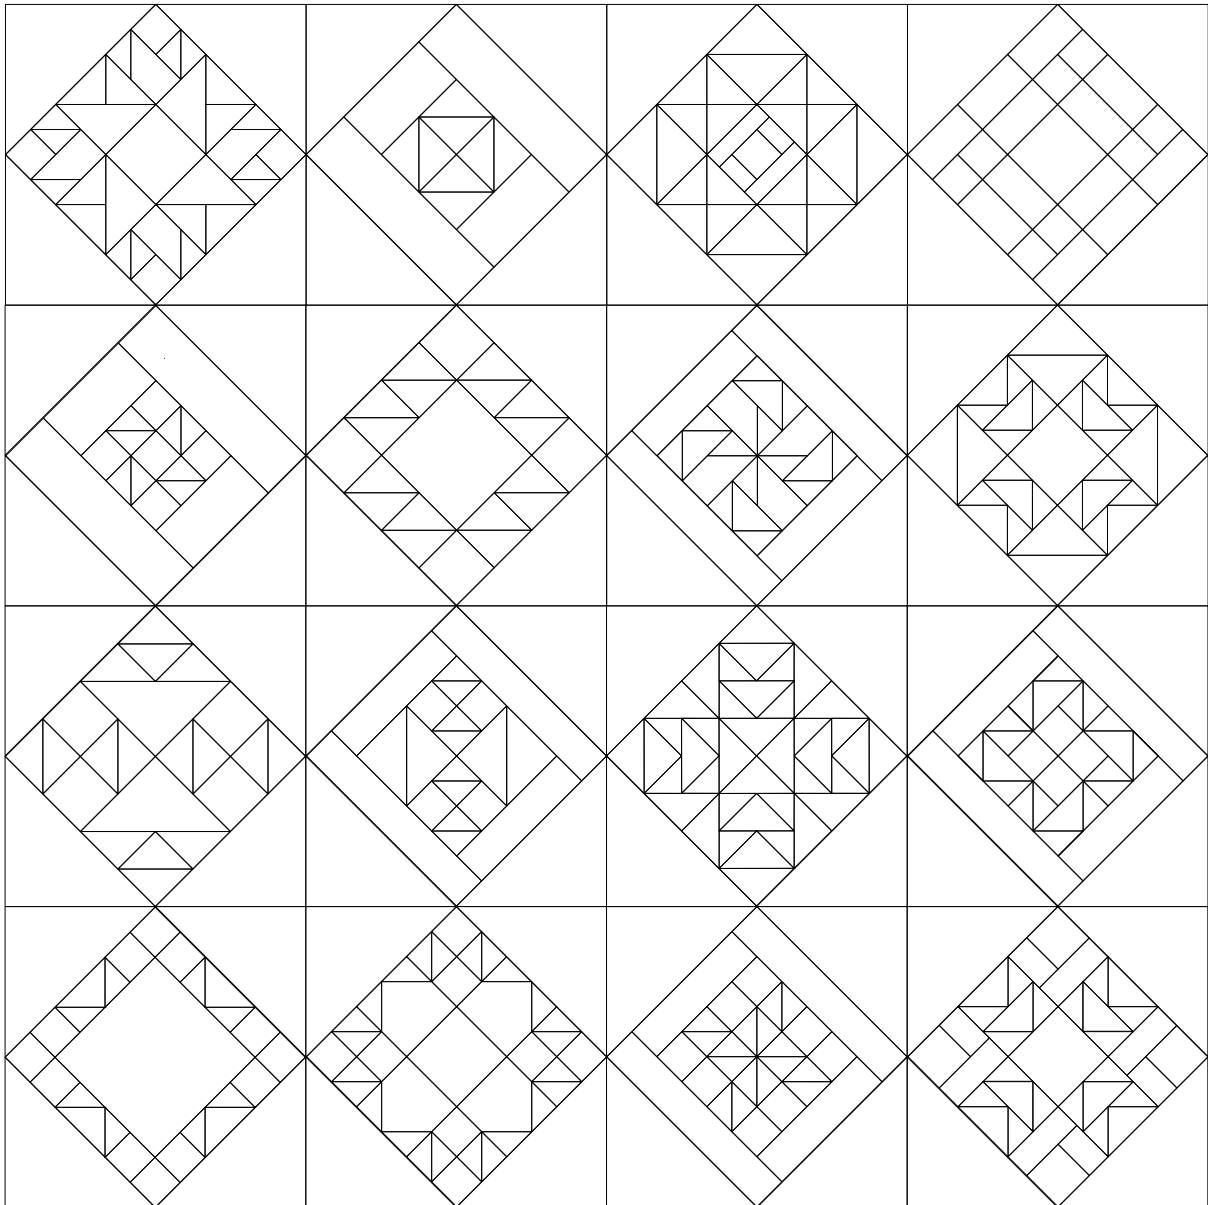

my Signature Sampler

sharon holland

Sew Along

68" square - (16) 12" finished blocks

1 - AGF Sunflower

2 - SBS Friendship Star

3 - QP Old Maid's Puzzle

4 - CS Squaredance

5 - SBS Broken Dishes

6 - CS Sawtooth

7 - SBS Crosses and Losses

8 - CS Weathervane

9 - AGF Squares in Diamond

10 - AGF See Saw

11 - QP Flying Geese

12 - SBS Clay's Choice

13 - AGF Antique Tile

14 - CS Double-T

15 - SBS July Fourth

16 - CS Morning Star